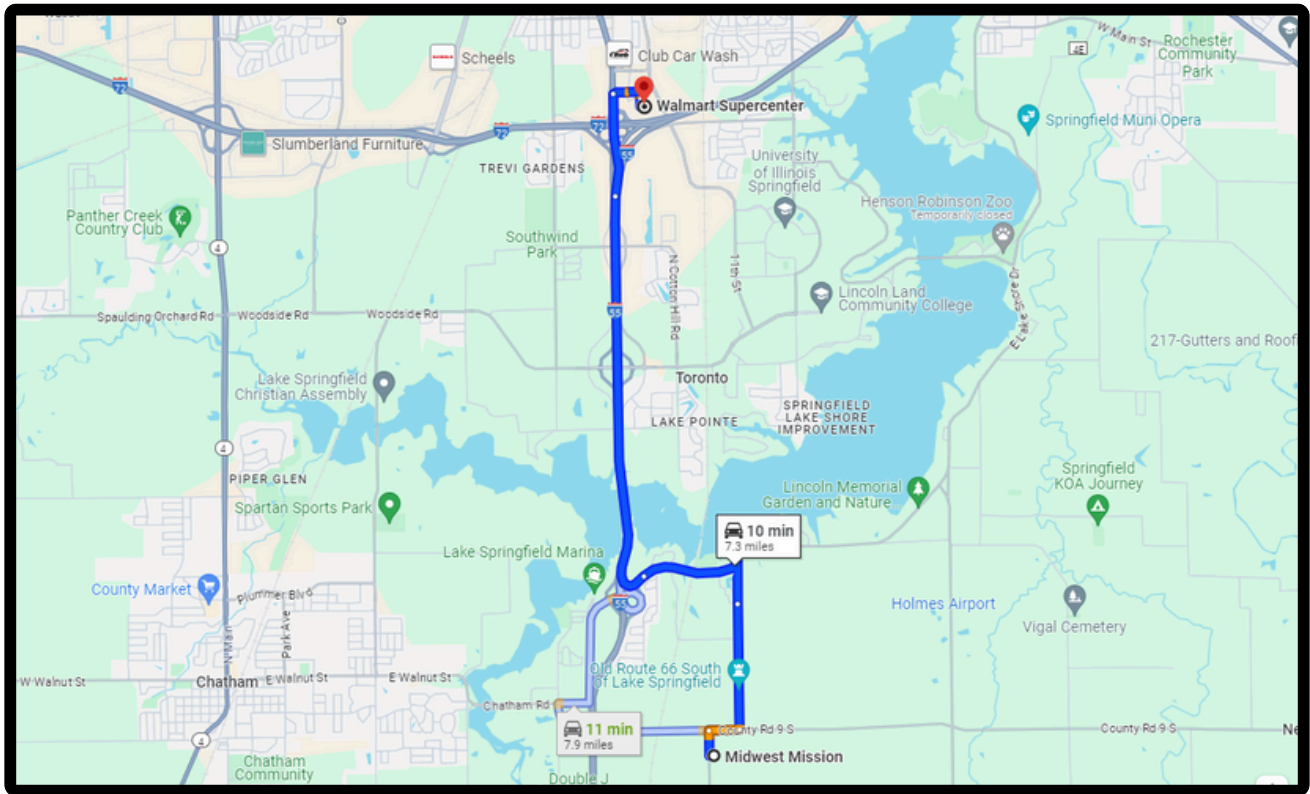

**Chatham/Springfield shopping is only 10-15
minutes from our location (see attached maps).
You will be able to find any forgotten, missing or
broken items at our local stores.**

**Leader,
Please note any broken or missing items on the
Housing Exit Checklist you will be given. This
checklist
should be returned to the Volunteer Coordinator.**

Chatham

Springfield