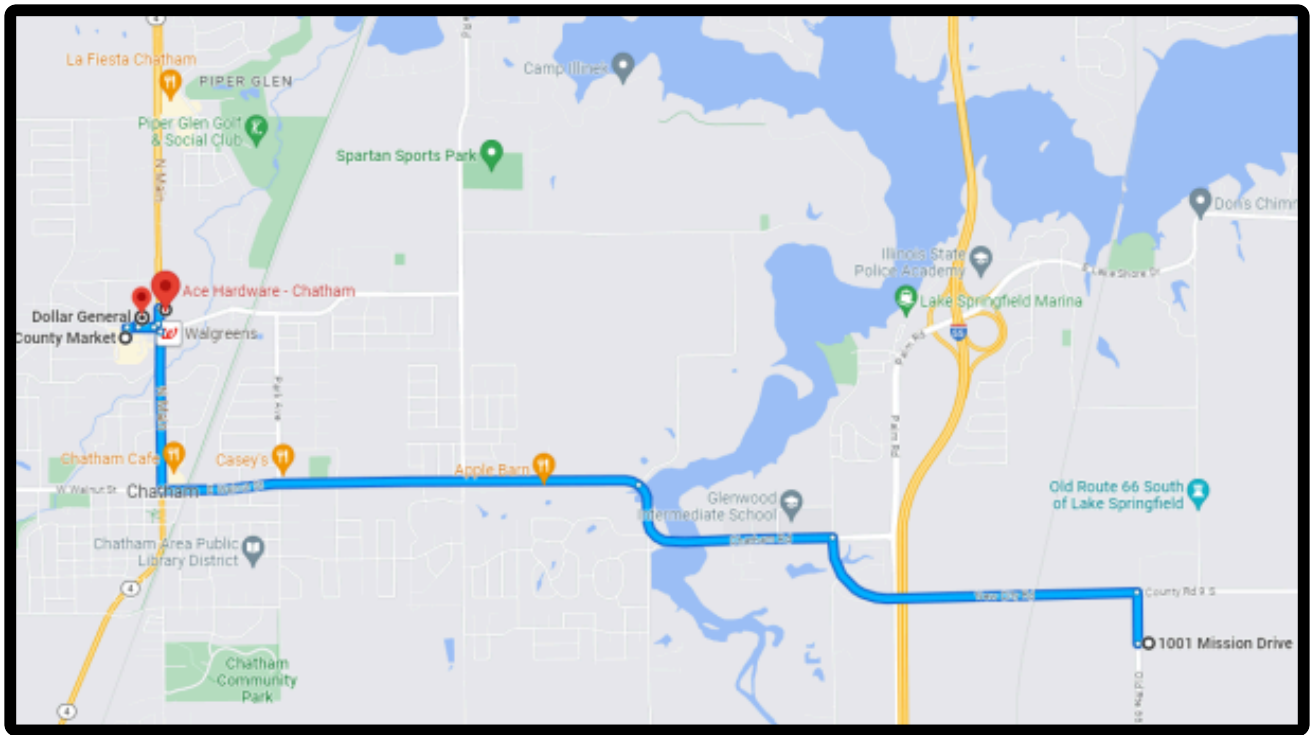

**Chatham/Springfield shopping is only 10-15
minutes from our location (see attached maps).
You will be able to find any forgotten, missing or
broken items at our local stores.**

**Leader,
Please note any broken or missing items on the
Housing Exit Checklist you will be given. This
checklist
should be returned to the Volunteer Coordinator.**