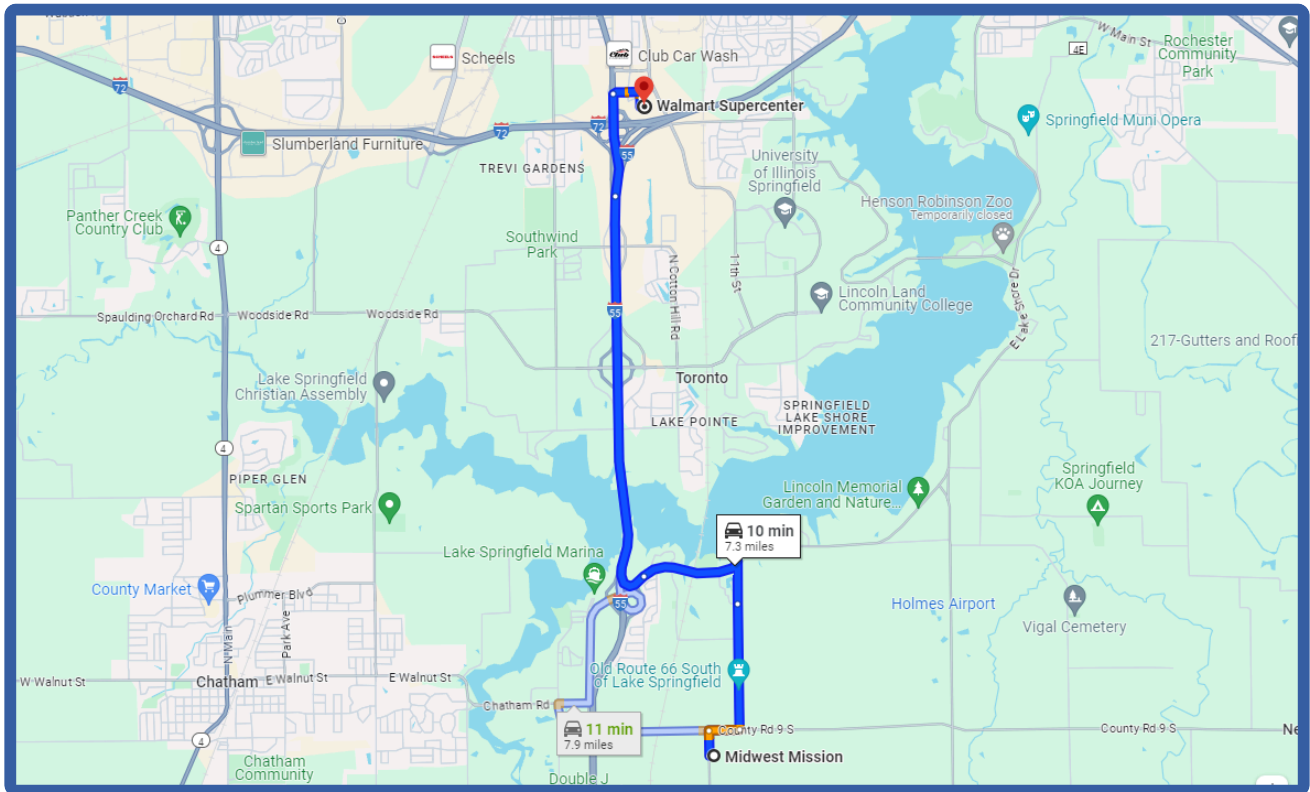

Springfield