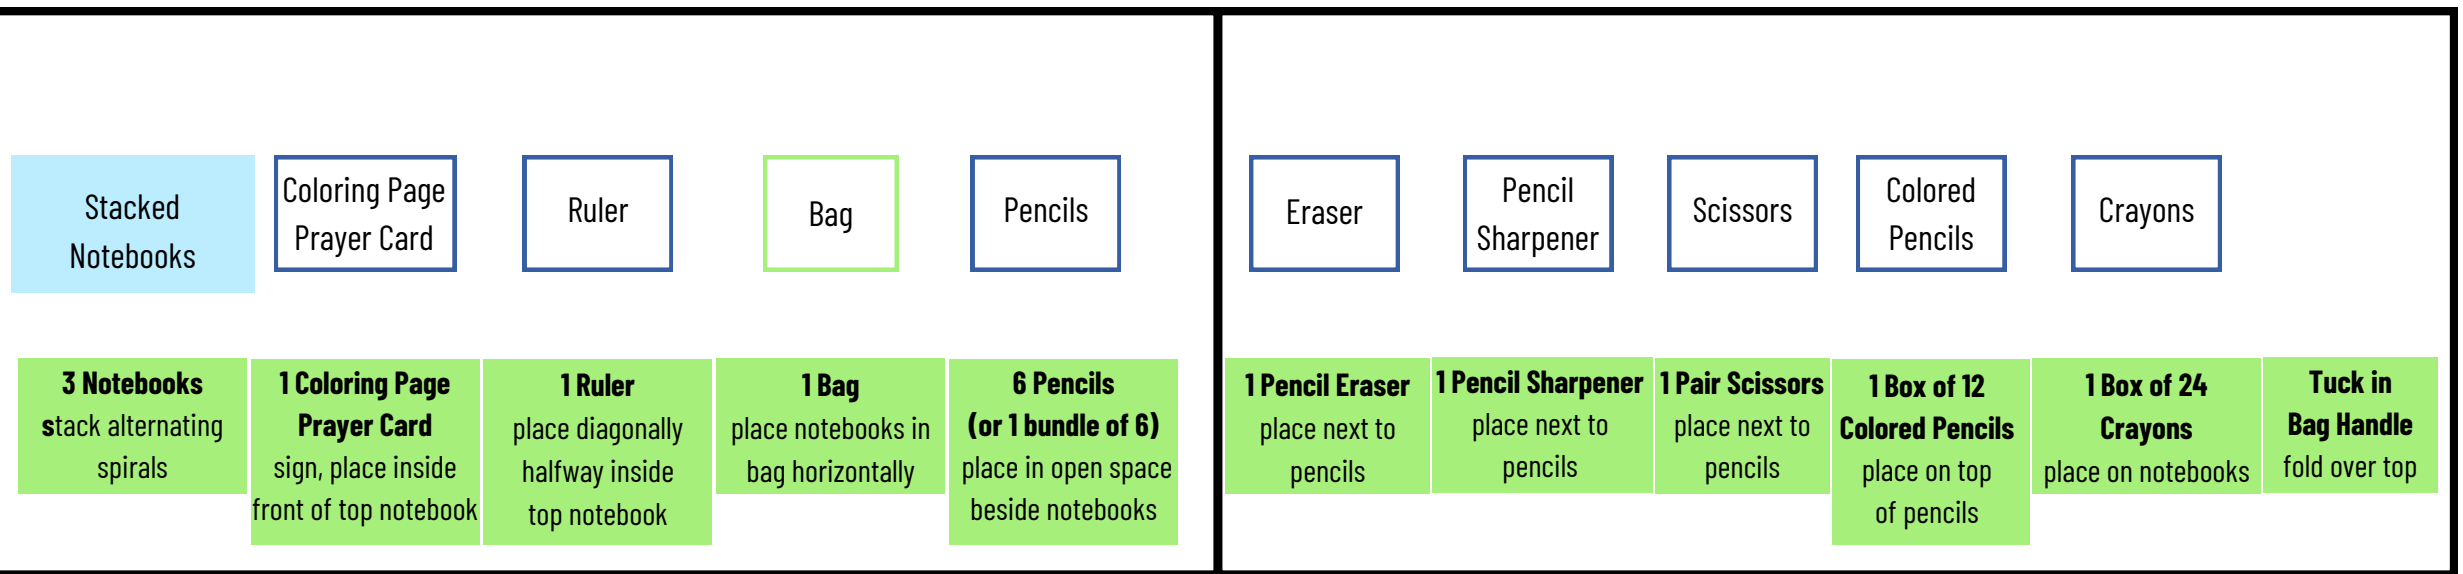

Student Kit Assembly Set Up

← These blue boxes are clear tubs

Table 1 (8 ft.)

Table 2 (8 ft.)

10 Kits per box

→ Proceed down line to assemble kit